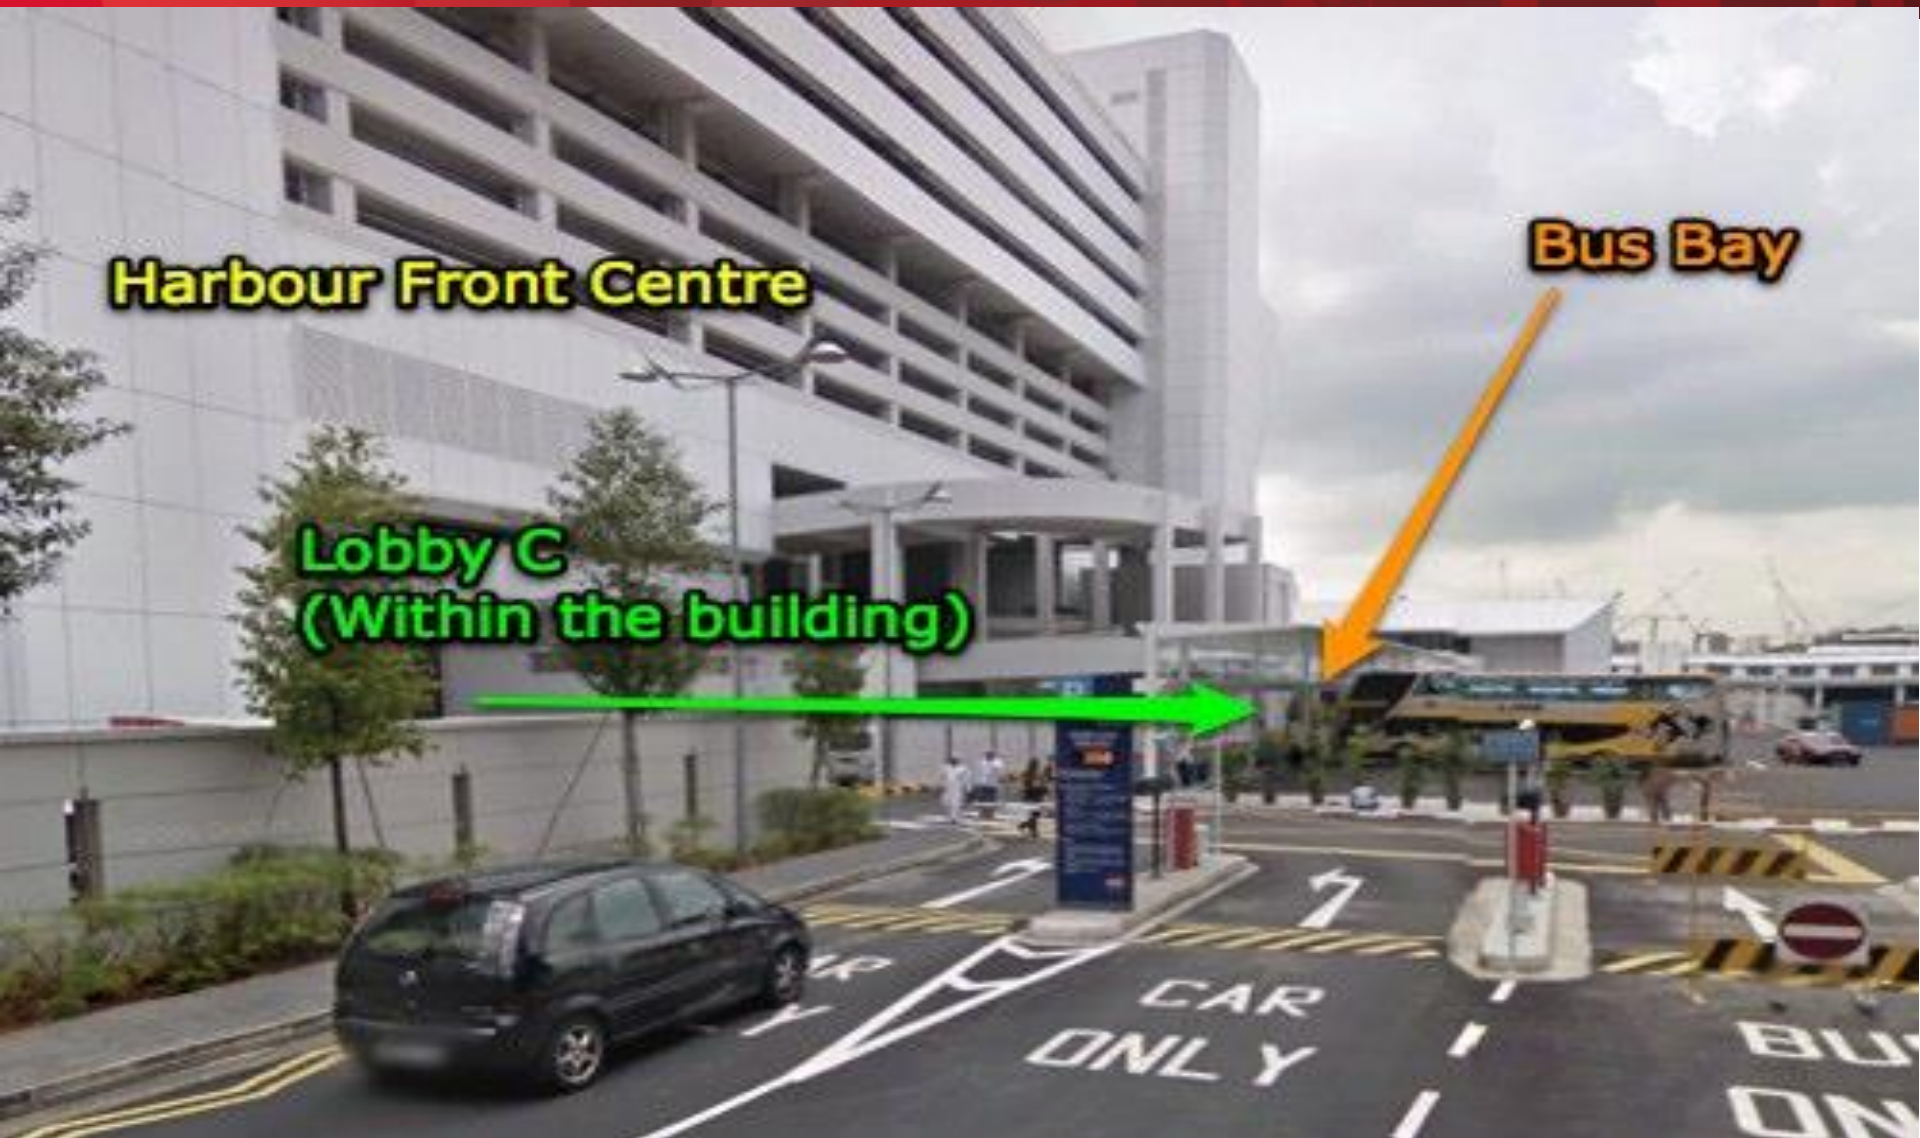

- Alight at Resorts World Sentosa , Coach Bay.
- Walk towards Resorts World Convention Centre and take the escalator to Basement 2, East Foyer for registration.

HARBOURFRONT CRUISE CENTRE COACH BAY PICK UP POINT

Out of Harbourfront MRT, Exit B and walk straight.
You will reach Harbourfront centre building entrance. (landmark: Pizza hut)

Turn Left into
Maritime Square
Road

- Exit B from HarbourFront MRT
- Walk straight and turn left into Maritime Square Road

HARBOURFRONT CRUISE CENTRE COACH BAY PICK UP POINT

Walk into this Road: Maritime Square

- Exit B from HarbourFront MRT Station
- Walk straight and turn left into Maritime Square Road

HARBOURFRONT CRUISE CENTRE COACH BAY PICK UP POINT

Harbour Front Centre

**Lobby C
(Within the building)**

Bus Bay

- Walk straight up covered walkway and exit right at the end
- The Coach Bay is just outside the building

HARBOURFRONT CRUISE CENTRE COACH BAY PICK UP POINT