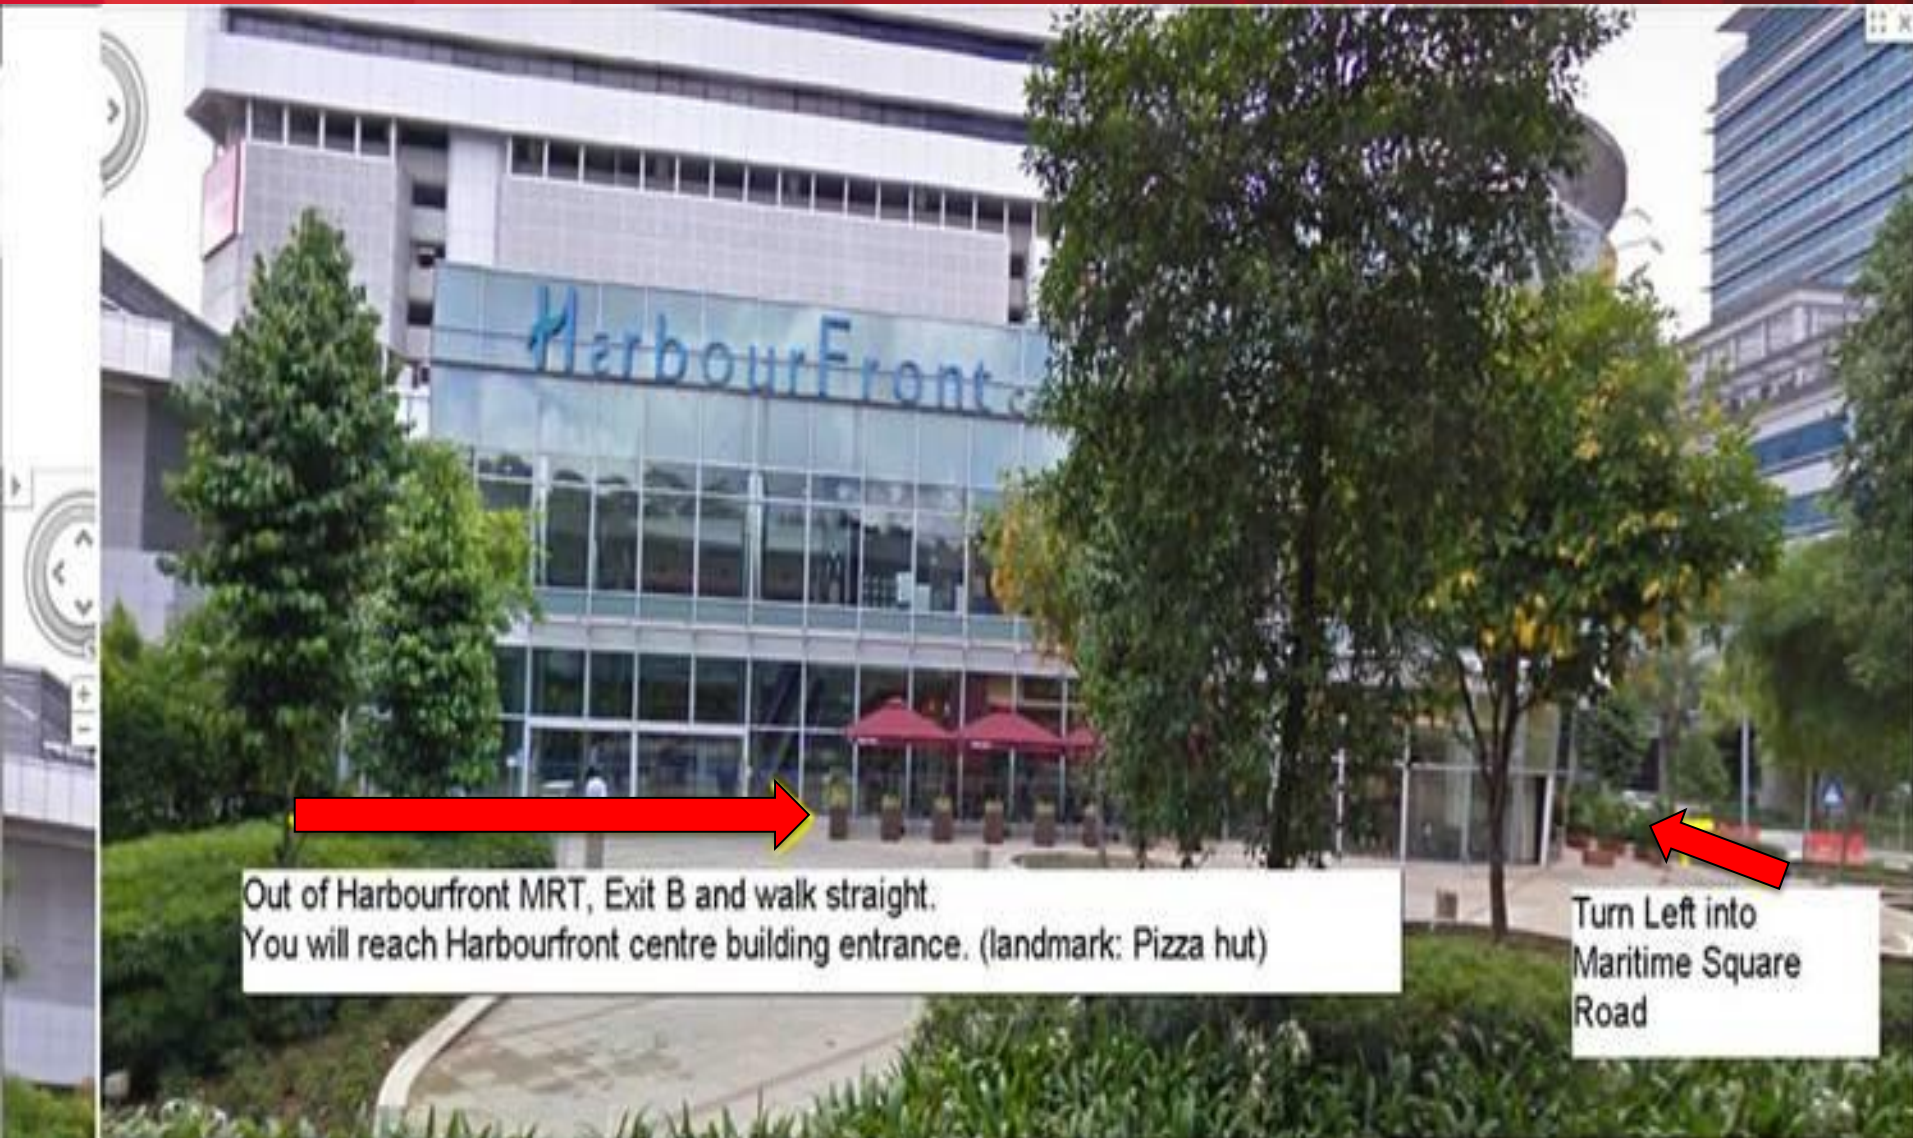

26 to 29 March 2018
Resorts World Convention Centre
Sentosa, Singapore

Shuttle Bus Schedule

For delegates attending SupercomputingAsia (SCA) 2018 from 26 to 29 March 2018.

Bus No.	Departure Time	Departure from	Arrival at
Bus #1	0745hrs	Harbourfront Cruise Centre Coach Bay	Resorts World Sentosa Coach Bay @ Basement 1
Bus #2	0800hrs		
Bus #3	0815hrs		
Bus #4	0830hrs		
Bus #5	0845hrs		

Pick-up Point: HarbourFront Cruise Centre's Coach Bay

- Look out a 40-seater shuttle bus with the SCA18 signage reflected on the windscreen of the bus.

Drop-off Point: Resorts World Sentosa's Coach Bay @ Basement 1

- Alight at Resorts World Sentosa , Coach Bay.
- Walk towards Resorts World Convention Centre and take the escalator to Basement 2, East Foyer for registration.

HARBOURFRONT CRUISE CENTRE COACH BAY PICK UP POINT

Out of Harbourfront MRT, Exit B and walk straight.
You will reach Harbourfront centre building entrance. (landmark: Pizza hut)

Turn Left into
Maritime Square
Road

- Exit B from HarbourFront MRT
- Walk straight and turn left into Maritime Square Road